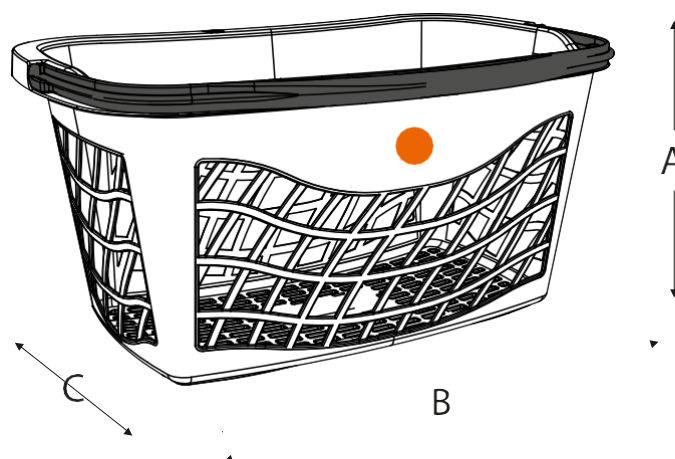

Product Description

FP-042-01-EN

Optionally, the possibility of any color of the basket and handle

- Ergonomic design and comfort in use;
- A large selection of colors
- Capacity 26L;
- 100% recyclable;
- Light and easy to clean;

**Dimensions (mm):**

A=255 B=520 C=330

WHITE

0670116780

BLACK

0670116692

DARK BLUE

PAN 293C  
0670116776